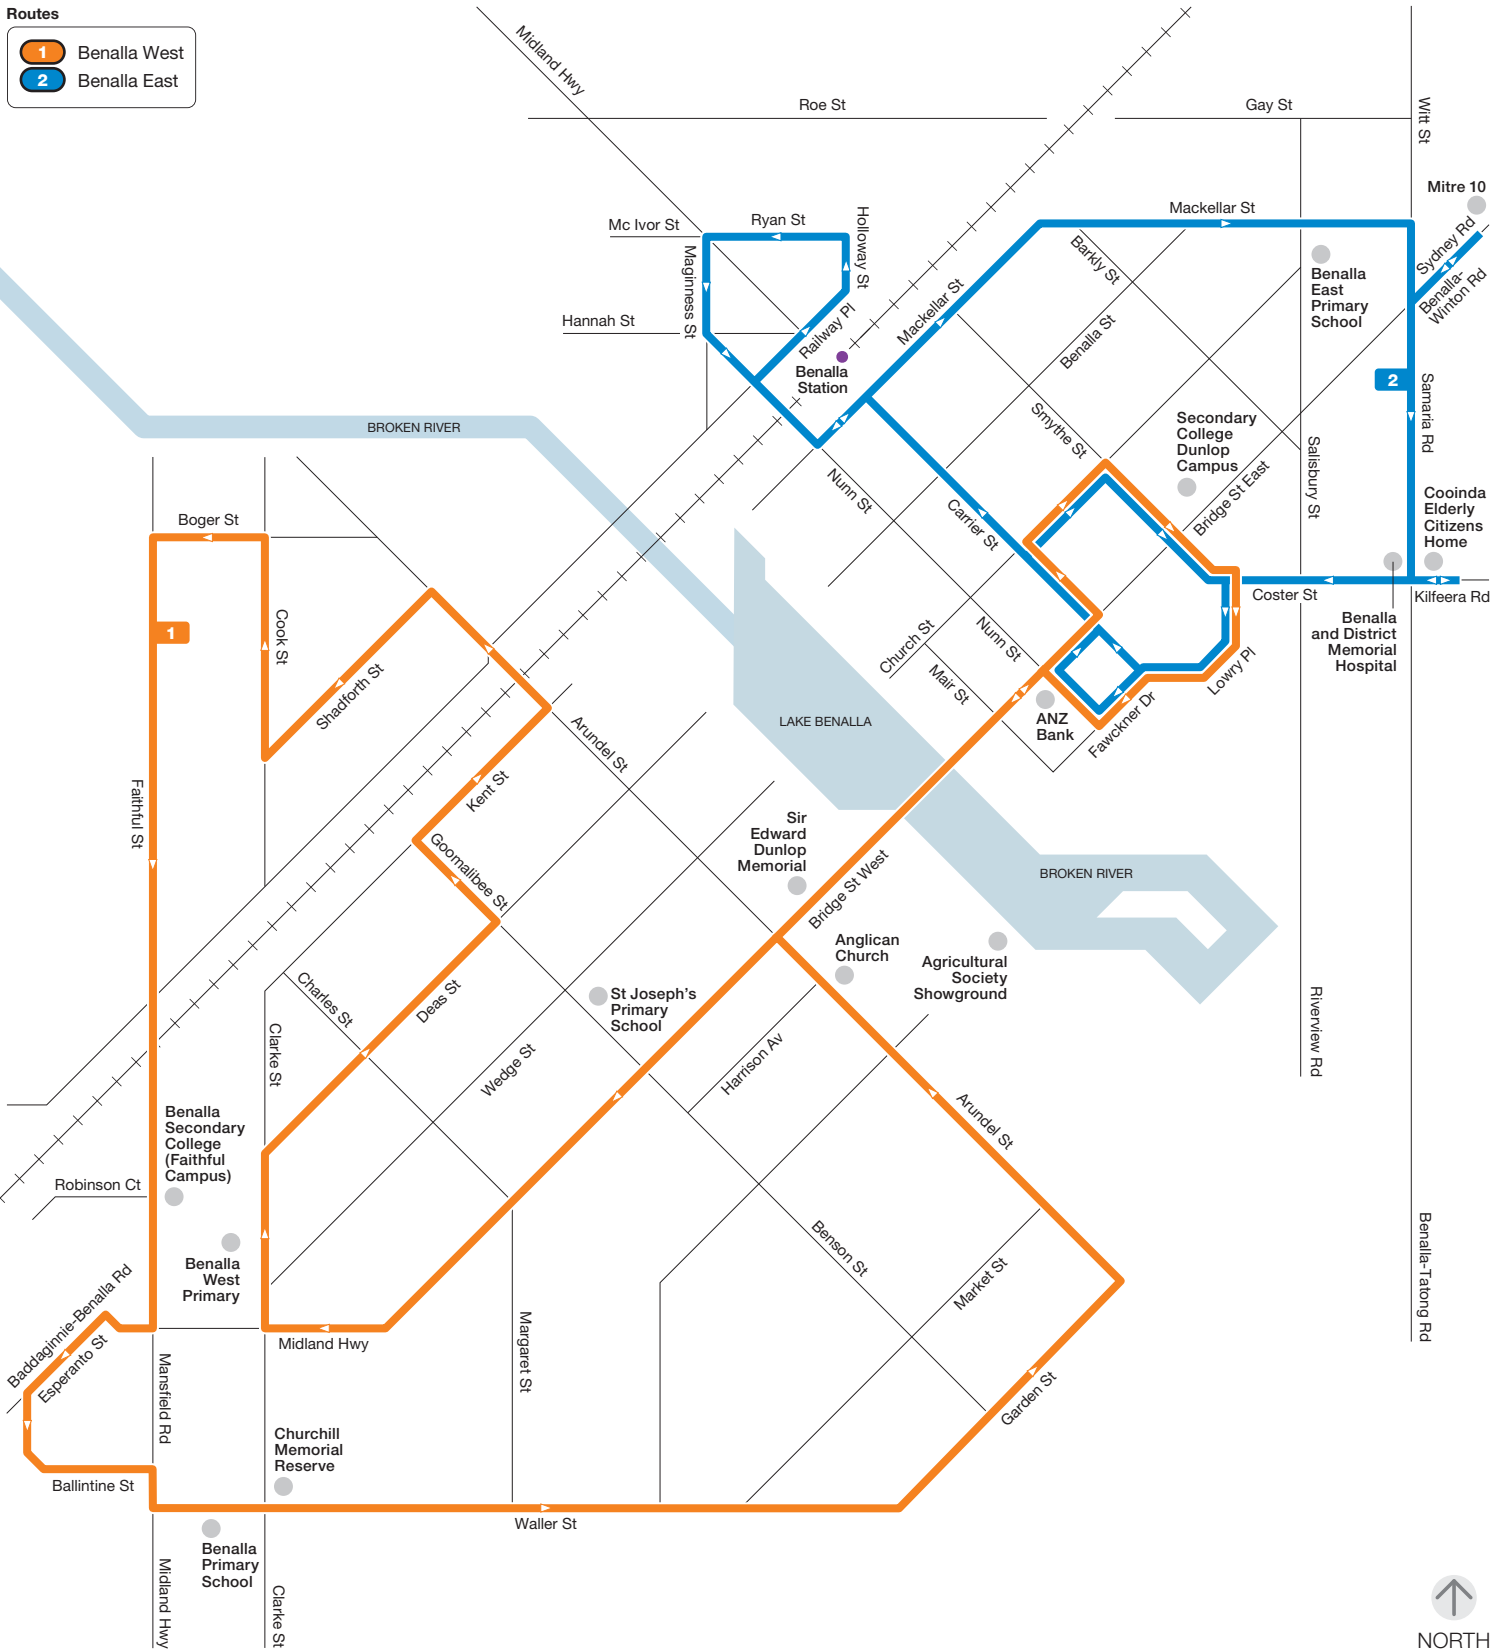

Benalla bus network

Routes

- 1 Benalla West
- 2 Benalla East

Information

Ticketing zone

- Single zone
- V-Line train station
- V-Line coach stop
- Train line

For more information visit ptv.vic.gov.au
or call 1800 800 007 (6am – midnight daily)

MAP NOT TO SCALE
Effective February 2012